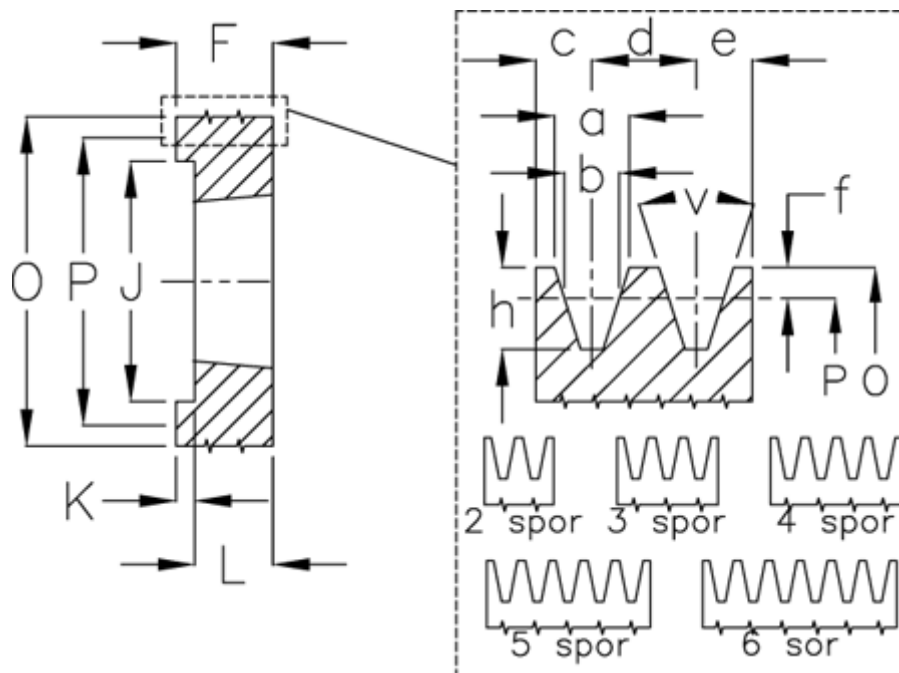

Article number: 604111010603

Description: V-belt pulley SPB 106/3 TL1610

Measures

a	= 16,3	For bush	= 1610	P	= 106
b	= 14	h	= 17,5	Type	= SPB
Bush ζ max	= 42	J	= 67.0	v	= 34 grader
c	= 12,5	K	= 38		
d	= 19	L	= 25		
e	= 12,5	m	= -		
f	= 3,5	Number of ribs	= 3		
F	= 63	O	= 113		